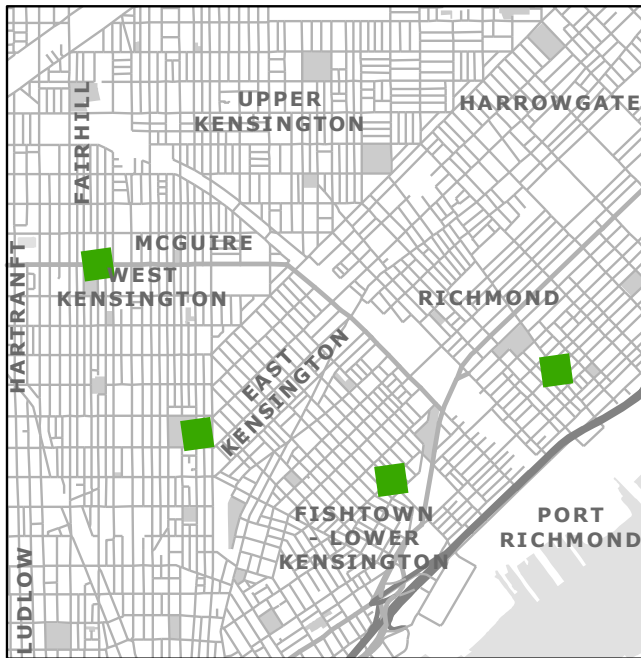

Farmers' Markets in Near-Northeast Philadelphia

0 0.1 0.2 0.4 Miles

Map created by Shane Canyon Walsh. Data provided by OpenDataPhilly.